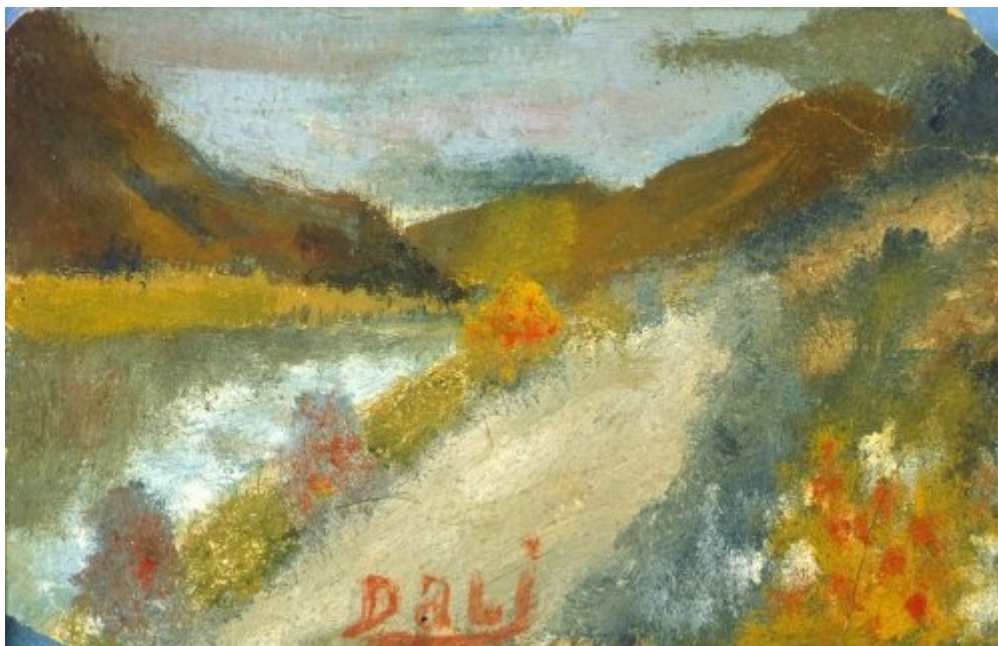

FUNDACIÓ
GALA-SALVADOR DALÍ

© Salvador Dalí, Fundació Gala-Salvador Dalí, Figueres, 2004

Cat. no. P 6

Landscape with River

Date:	1910-1914
Technique:	Oil on cardboard
Dimensions:	9 x 14 cm The cardboard is a postcard
Signature:	Signed lower center: <i>DaLI</i>
Location:	Private collection