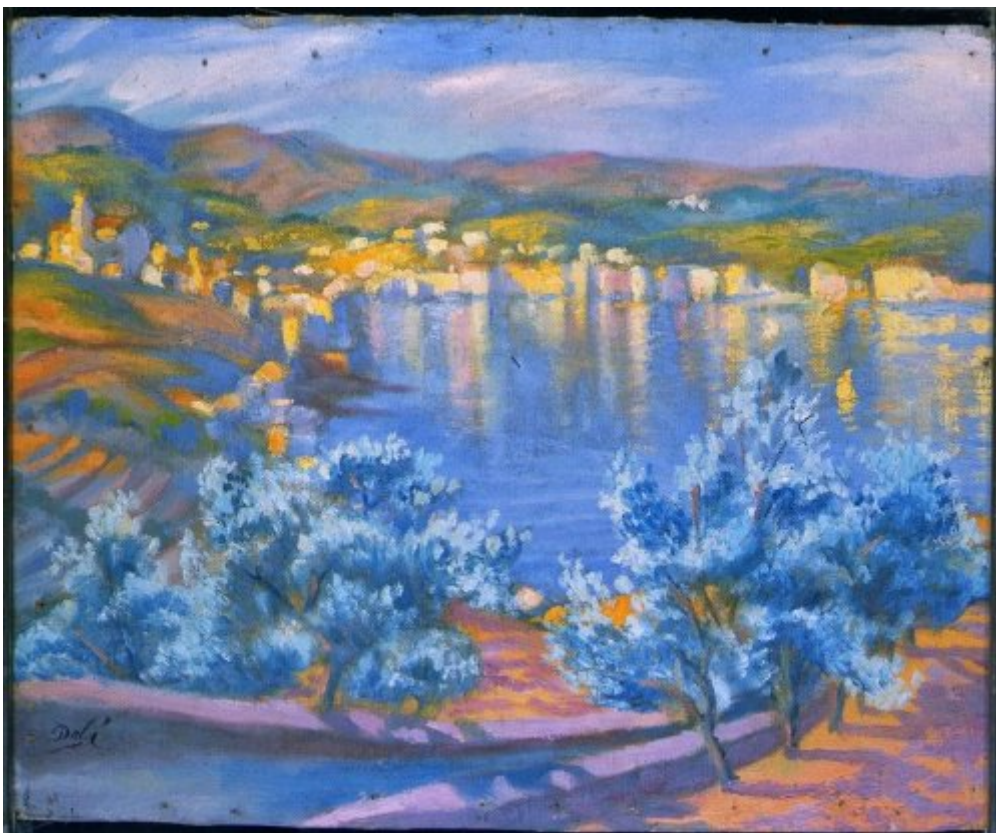

FUNDACIÓ
GALA-SALVADOR DALÍ

© Salvador Dalí, Fundació Gala-Salvador Dalí, Figueres, 2004

Cat. no. P 85

Landscape of Cadaqués

Date:	c. 1921
Technique:	Oil on canvas
Dimensions:	45 x 52 cm
Signature:	Signed lower left: <i>Dalí</i>
Location:	Private collection

Provenance

- Serraclara Collection

Observations

The oil painting "Self-Portrait" (catalogue number 82) is on the other side.

Exhibitions

- 1983, Madrid, Museo Español de Arte Contemporáneo, *400 obras de Salvador Dalí del 1914 al 1983*, 15/04/1983 - 29/05/1983, cat. no. 31
- 2011, Florencia, Palazzo Strozzi, *Picasso, Miró, Dalí. Giovani e arrabbiati: la nascita della modernità*, 12/03/2011 - 17/07/2011, cat. no. 2.12

Related works

Cat. no. P 82

Self-Portrait

c. 1920

Reproduction Rights

The copyright on Salvador Dalí's works, included those that are reproduced in this Web page, is held by the Spanish State and has been granted in exclusivity to the Fundació Gala-Salvador Dalí.